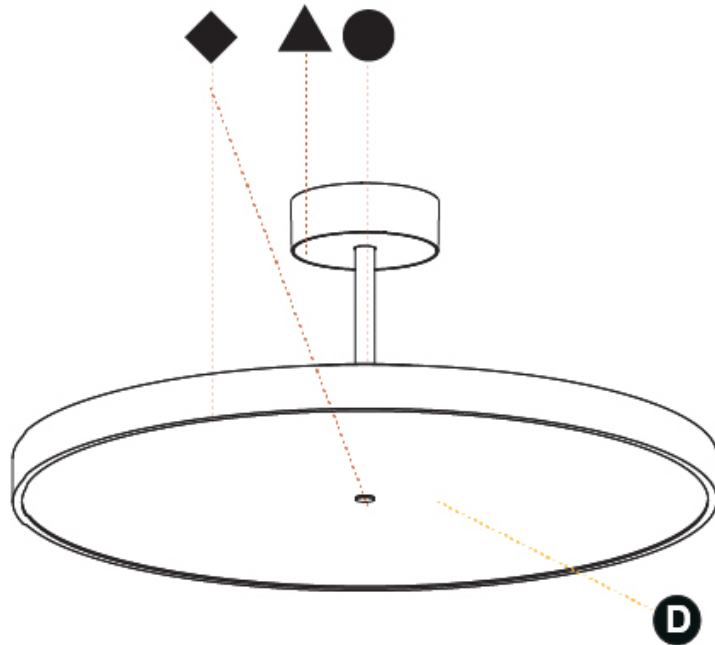

SIGN DIVA TUBE KORONA SUSPENSION

A300027-

PROJECT
TYPE
SPECIFIER
QUANTITY
DATE

A