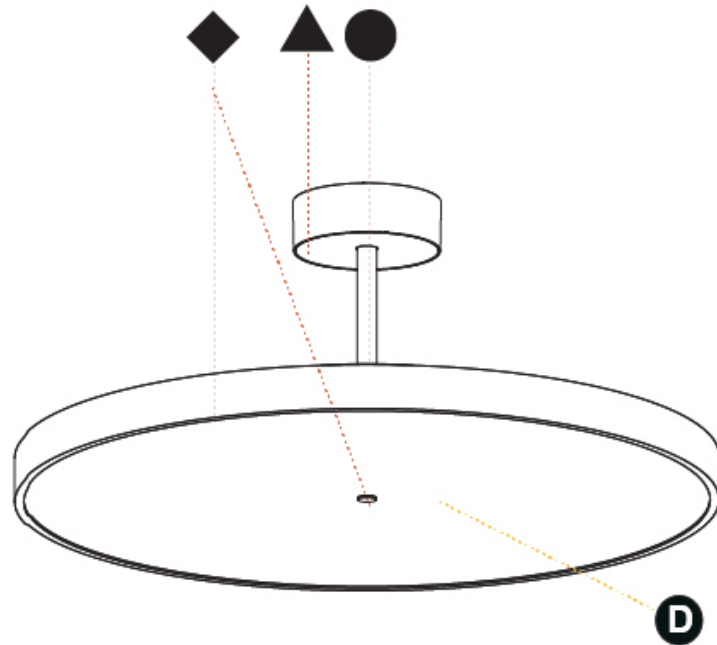

SIGN DIVA TUBE KORONA SUSPENSION

A300028-

PROJECT
TYPE
SPECIFIER
QUANTITY
DATE