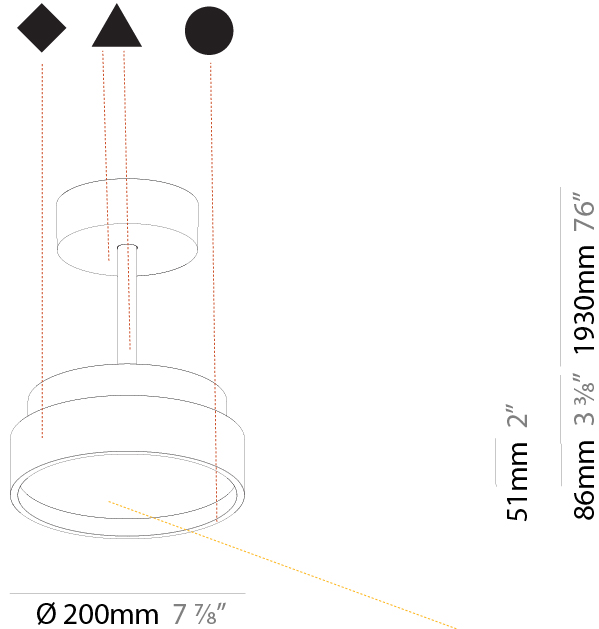

GENERAL

Series: Sign Diva Tube
Subseries: Sign Diva Tube Korona
Partner: Prolicht
Division: Architectural
Installation: Suspension
Product Type: Pendant
Mounting Location: Ceiling
Light Distribution: Direct

PHYSICAL

Shape: Round
Diameter (mm): 200
Diameter (in): 7 7/8
Height (mm): 86
Height (in): 3 3/8
Max. Overall Height (mm): 2016
Max. Overall Height (in): 79 3/8
Weight (kg): 1.789
Weight (lbs): 3.944
Diffuser: PMMA - Opal / Micro-Prism / Sparkling Secret / Vintage Industrial
Fixture Finish: SSR / BKV / CWI / CRY / HAB / UFT / ITA / RUA / FTG / MYG / LOD / PUS / FRO / FUP / KIA / POP / BLS / SPG / MEY / GOH / CHC / COM / ABZ / JAG / OBR / MOS / ROR
Fixture Material: PMMA / Extruded Aluminum / Steel

ELECTRICAL

Lamp Type: LED (Zhaga Standard)
Input Wattage (W): 10
Dimming: Tri-Mode (Non-Dimming and Phase Dimming (120Vac only) and 0-10V Dimming)
Driver Included: Yes
Driver Location: Integrated
Driver Type: Constant Current - Universal
Driver Class: Class 2
Input Voltage (V): 120 - 277
Constant Current (MA): 350

LED

Color Temperature (°K): 2700 / 3000 / 3500 / 4000
Max. Delivered Lumen (lm): 836 / 895 / 903 / 921
Nominal Lumen (lm): 1280 / 1370 / 1382 / 1410
CRI: >90 CRI
Lamp Life (hrs): 50000

OPTICAL

RATINGS AND CERTIFICATIONS

Certified By: Certified for North American Standards
IP rating: IP20